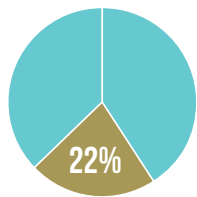

MISSION SUPPORT: A DEEP DIVE

22% OF MISSION SUPPORT GROWS THE LUTHERAN CHURCH AND ADDRESSES ISSUES AROUND THE WORLD:

Thank you for **$77,001** from the Montana Synod for these ministries!

- As a member of the Lutheran World Federation, the ELCA is in communion with **147 other churches**.
- ELCA synods relate directly to **65 companion churches** through a total of **127 official relationships**.
- The **ELCA accompanies** new Lutheran churches, **expands** ministries and **trains** leaders and evangelists.
- The **ELCA sends missionaries** who are the hands and feet of Jesus around the world.
- The **ELCA addresses social issues** and **works for justice**.