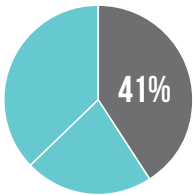

YOUR MISSION SUPPORT HELPS FUND THE FOLLOWING CHURCHWIDE MINISTRIES:

41% OF MISSION SUPPORT GROWS THE ELCA IN THE UNITED STATES:

Thank you for **$143,502** from the Montana Synod for these ministries!

- **Plant and support** hundreds of new congregations.
- **Enable congregations to renew** their ministries and **reach out** to their surrounding communities.
- **Develop and share** resources for faith, discipleship, prayer, stewardship and worship.
- **Work together** with our African-descent, American Indian, Alaska Native, Arab, Middle Eastern, Asian, Pacific Islander and Latino/Latina leaders and members.
- **Invest** in technology and communication.
- **Grow and sustain** financial resources.
- **Engage** in research and strategic planning.