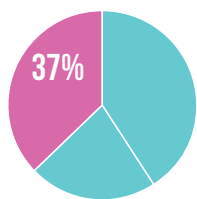

37% OF MISSION SUPPORT HELPS DEVELOP CURRENT AND FUTURE LEADERS IN THE ELCA:

Thank you for **$129,501** from the Montana Synod for these ministries!

- **Prepare** and **implement** a system for recruitment and assignment of rostered ministers.
- **Identify** and **provide** ministry resources and opportunities to lay leaders for networking.
- **Offer events and leadership opportunities** for youth and young adults.
- **Support** the work of **seven ELCA seminaries** and **26 ELCA colleges and universities**.
- Provide **coordination** and **support** for churchwide ministries.
- Provide **governance** and **leadership**.
- Sustain **ecumenical** and **interfaith** relations.