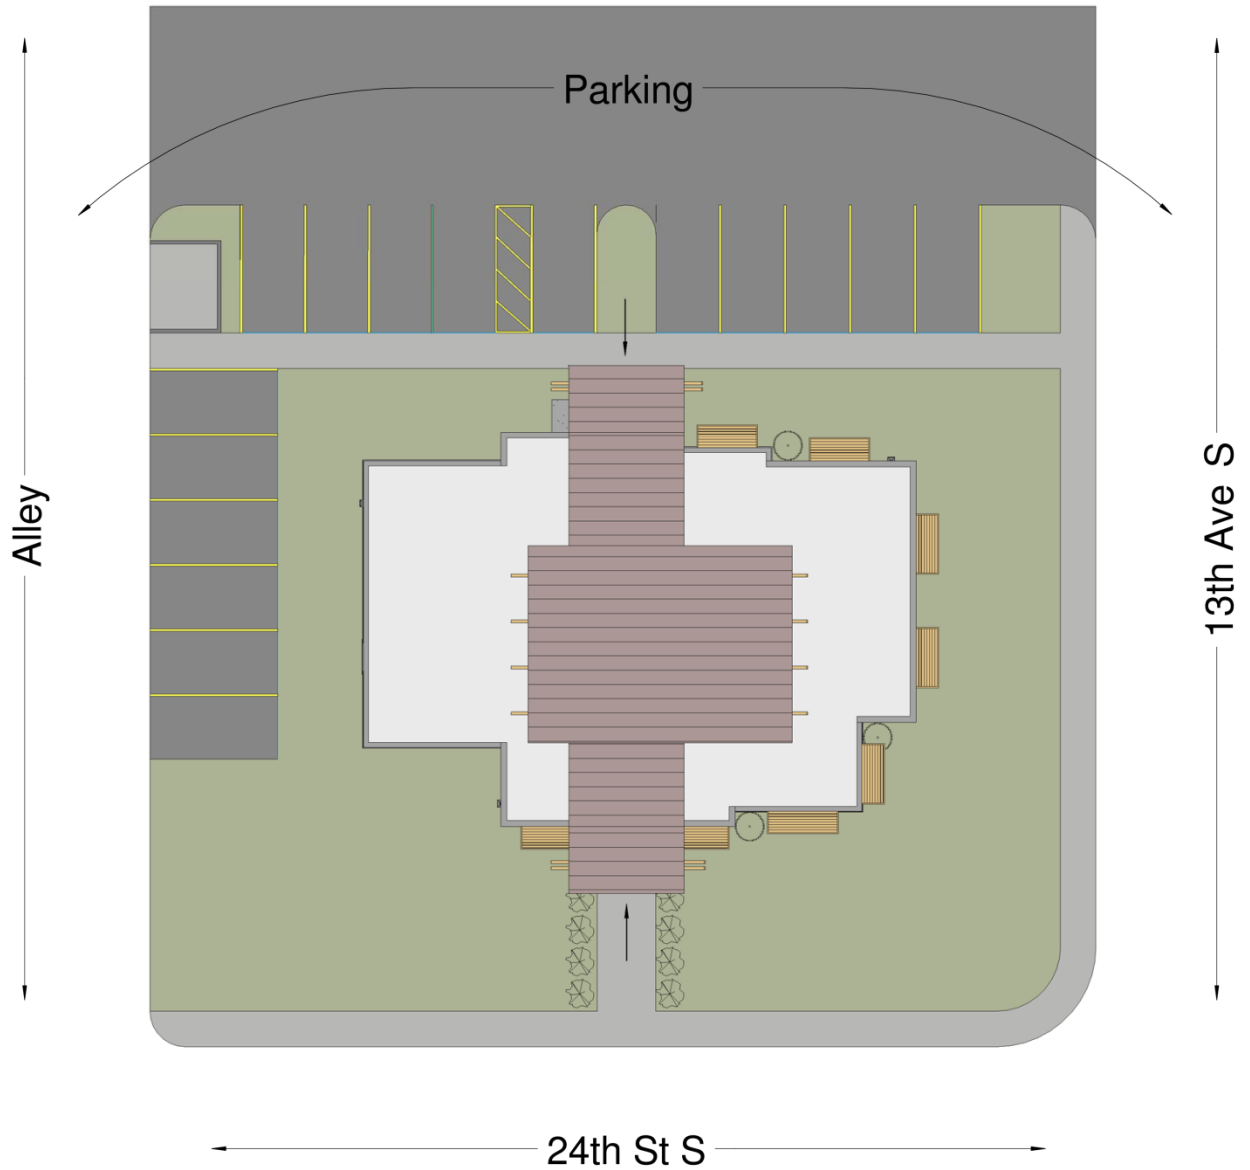

# FLOOR PLAN

Montana Synod ELCA  
Office Building

13th Ave S

24th St S

L'Heureux Page Werner

# SITE PLAN

Montana Synod  
ELCA Office  
Building