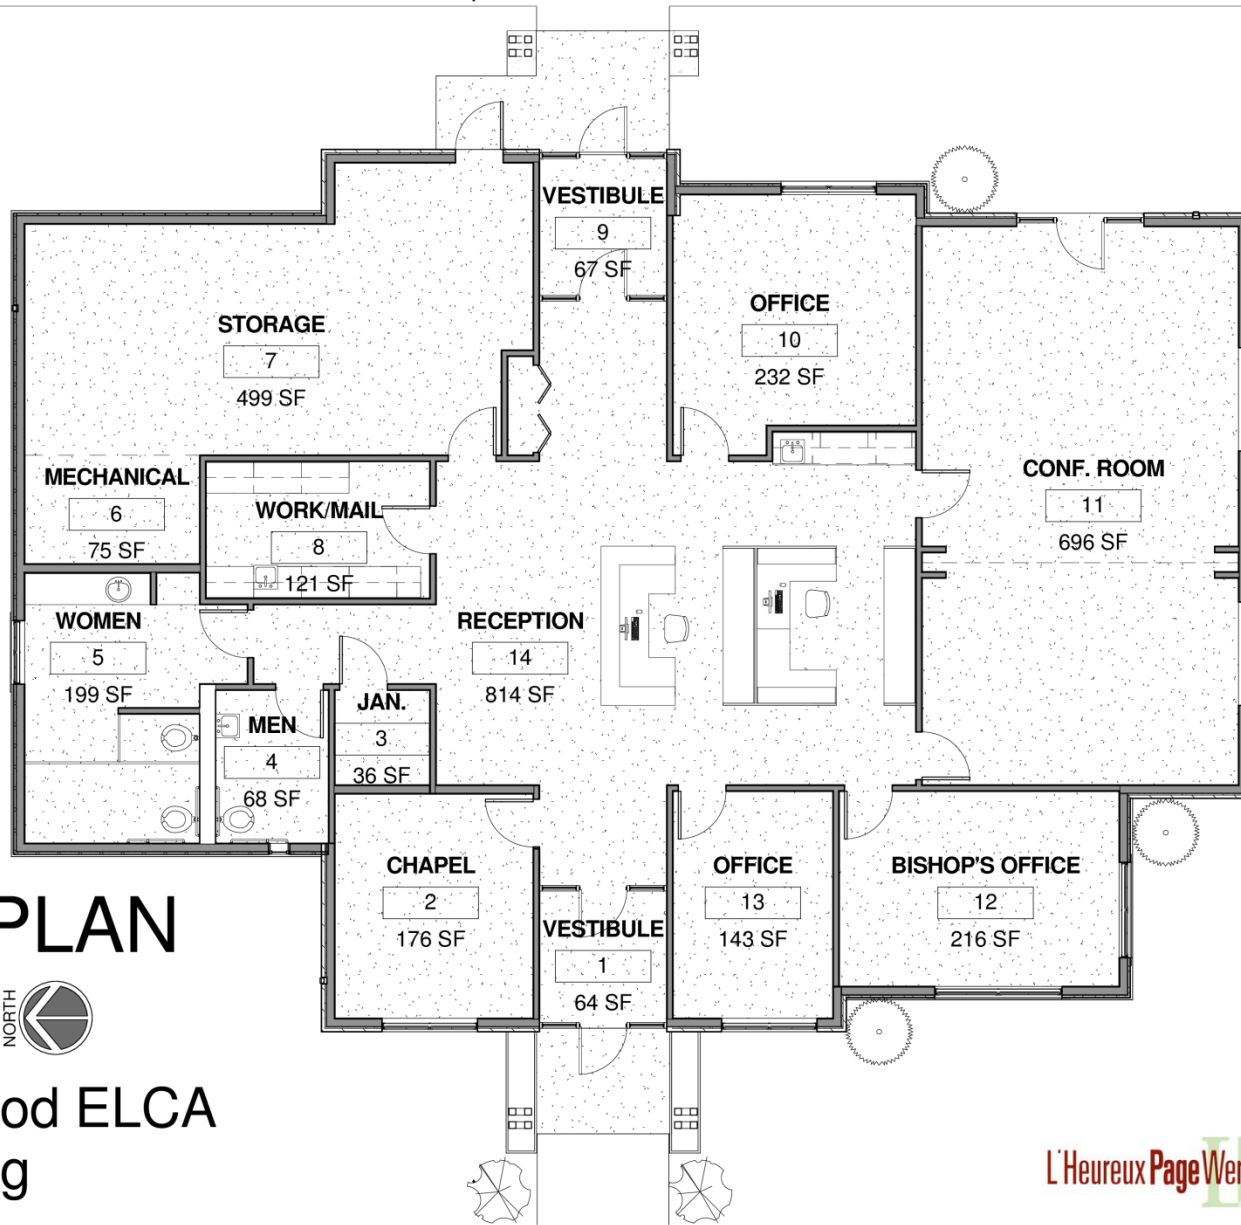

# FLOOR PLAN

Montana Synod ELCA  
Office Building

13th Ave S

24th St S

L'Heureux Page Werner

# SITE PLAN

Montana Synod  
ELCA Office  
Building